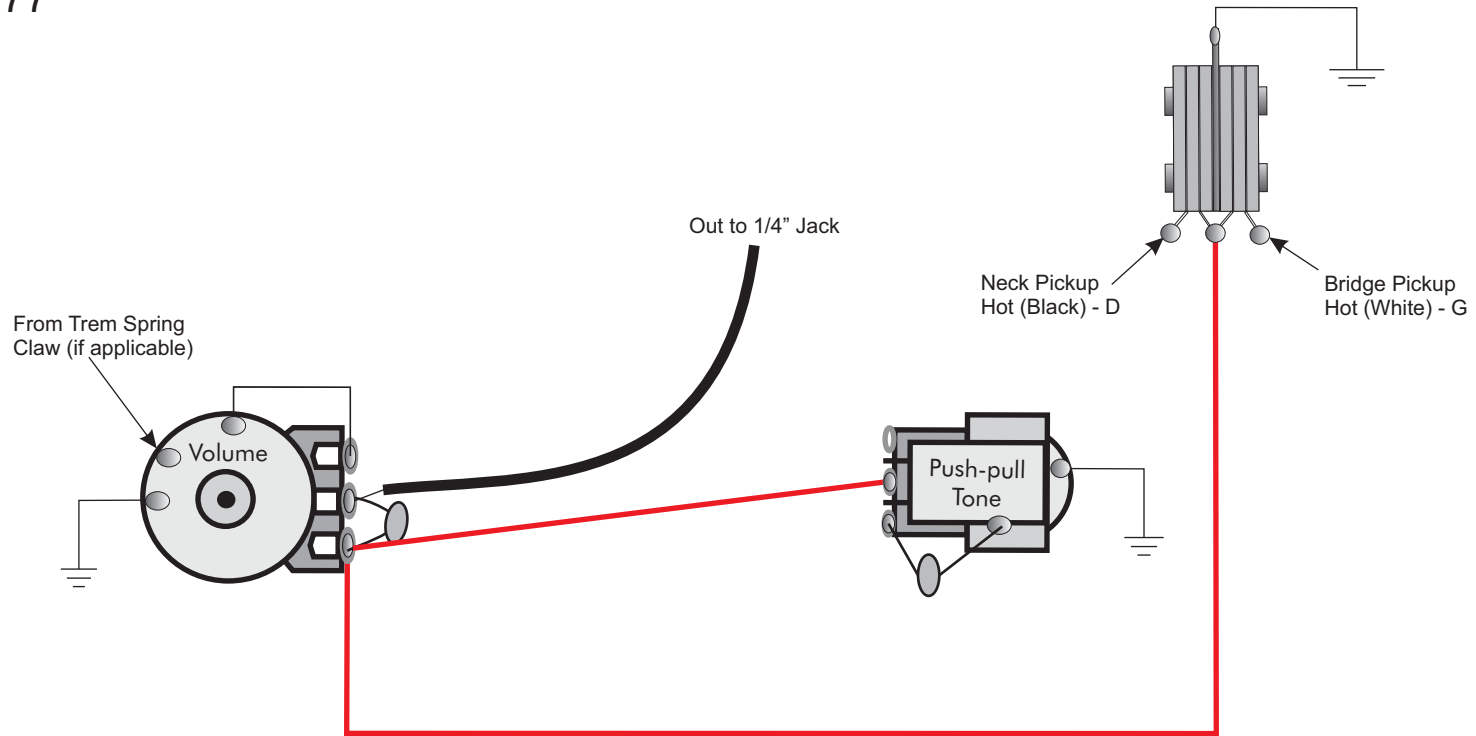

Used on these 2020 Models:
PRS SE 277

Push-pull tone pot: