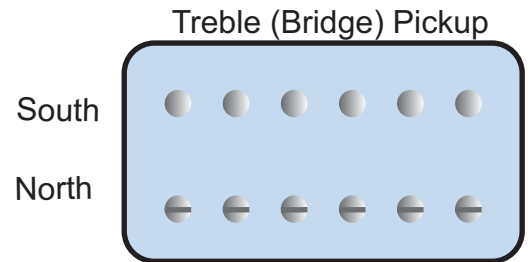

Model:
 PRS S2 Vela
 PRS S2 Vela Semi-Hollow
 PRS S2 Vela Satin
 PRS S2 Vela Semi-Hollow Satin

Note Pickup shape is just for reference.
 All pickups using this diagram
 shall be oriented in this manner.

3-way Pickup Selector Switch:

Operating Instructions

3-way Toggle Pickup Switch:
 Position 1 (down) - Treble Pickup
 Position 2 - Treble and Bass Pickups
 Position 3 (up) - Bass Pickup
 Push-Pull Tone Pot (treble pickup only):
 Down - Humbucker Mode
 Up - Single Coil Mode