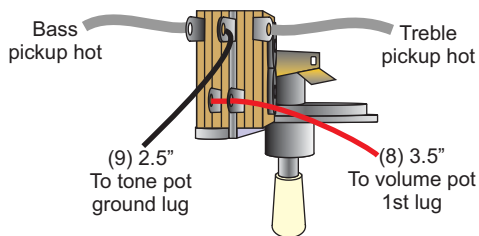

Model:
 PRS S2 Vela
 PRS S2 Vela Semi-Hollow
 PRS S2 Vela Satin
 PRS S2 Vela Semi-Hollow Satin

Note Pickup shape is just for reference.
 All pickups using this diagram
 shall be oriented in this manner.

3-way Pickup Selector Switch:

Operating Instructions

3-way Toggle Pickup Switch:
 Position 1 (down) - Treble Pickup
 Position 2 - Treble and Bass Pickups
 Position 3 (up) - Bass Pickup
 Push-Pull Tone Pot (treble pickup only):
 Down - Humbucker Mode
 Up - Single Coil Mode