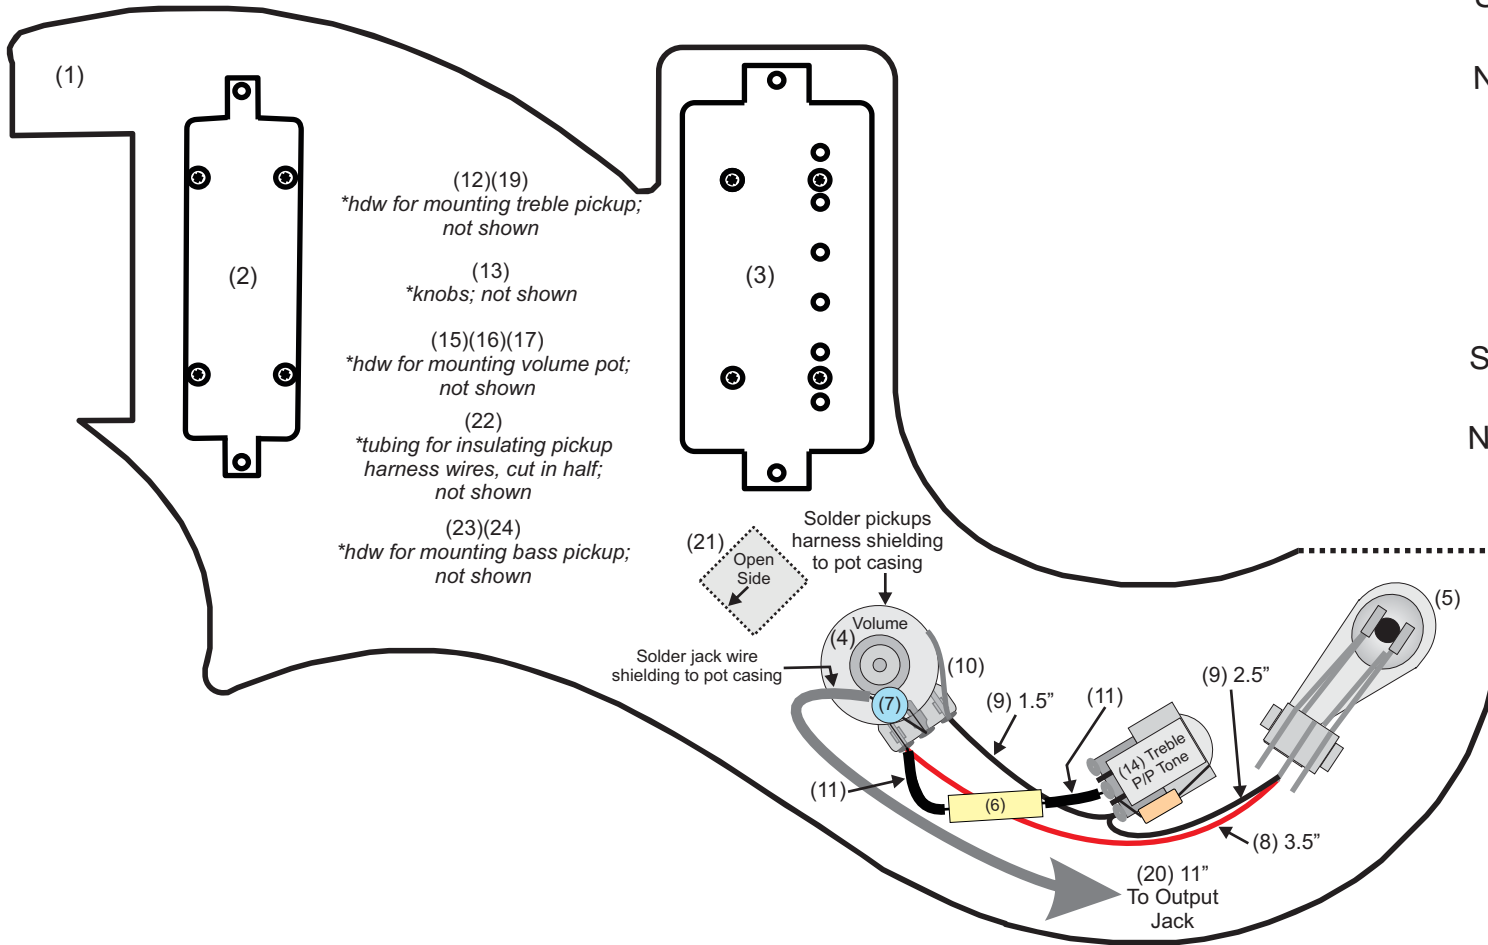

Model:
 PRS S2 Vela
 PRS S2 Vela Semi-Hollow
 PRS S2 Vela Satin
 PRS S2 Vela Semi-Hollow Satin

Note Pickup shape is just for reference.
 All pickups using this diagram
 shall be oriented in this manner.

3-way Pickup Selector Switch:

Operating Instructions

3-way Toggle Pickup Switch:
 Position 1 (down) - Treble Pickup
 Position 2 - Treble and Bass Pickups
 Position 3 (up) - Bass Pickup
 Push-Pull Tone Pot (treble pickup only):
 Down - Humbucker Mode
 Up - Single Coil Mode